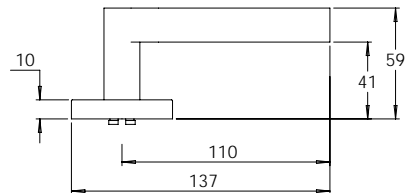

Material Marine Grade 316 Stainless Steel

**madinoz MDZ L34**

FINISH AVAILABLE IN **SSS** **PSS**

**madinoz MDZ L34-PV**

**madinoz MDZ L34Z**

FINISH AVAILABLE IN **SSS** **PSS**

**madinoz MDZ L34-PVZ**